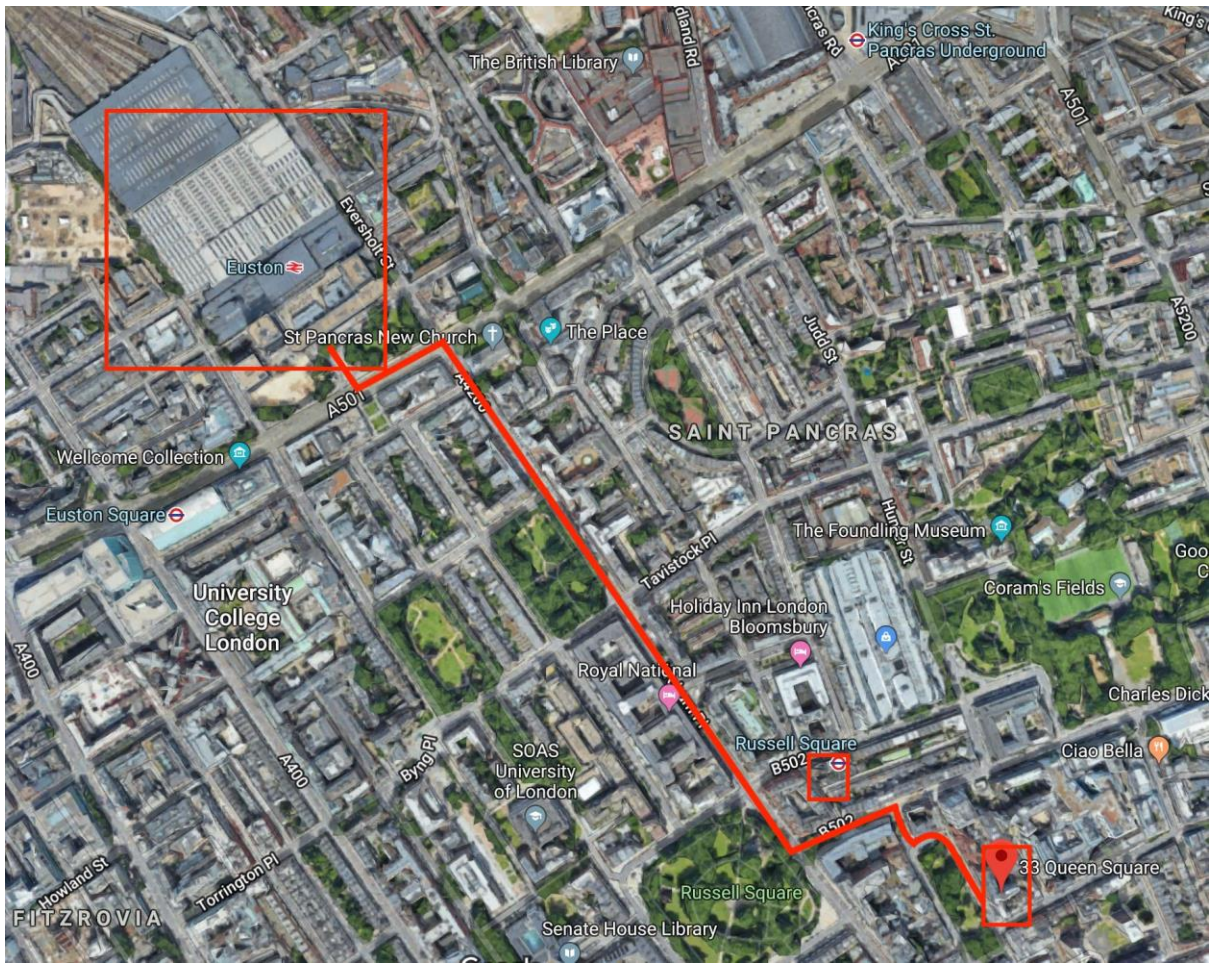

## Directions to 33 Queens Square from Euston Station

## Entrance to 33 Queens Square